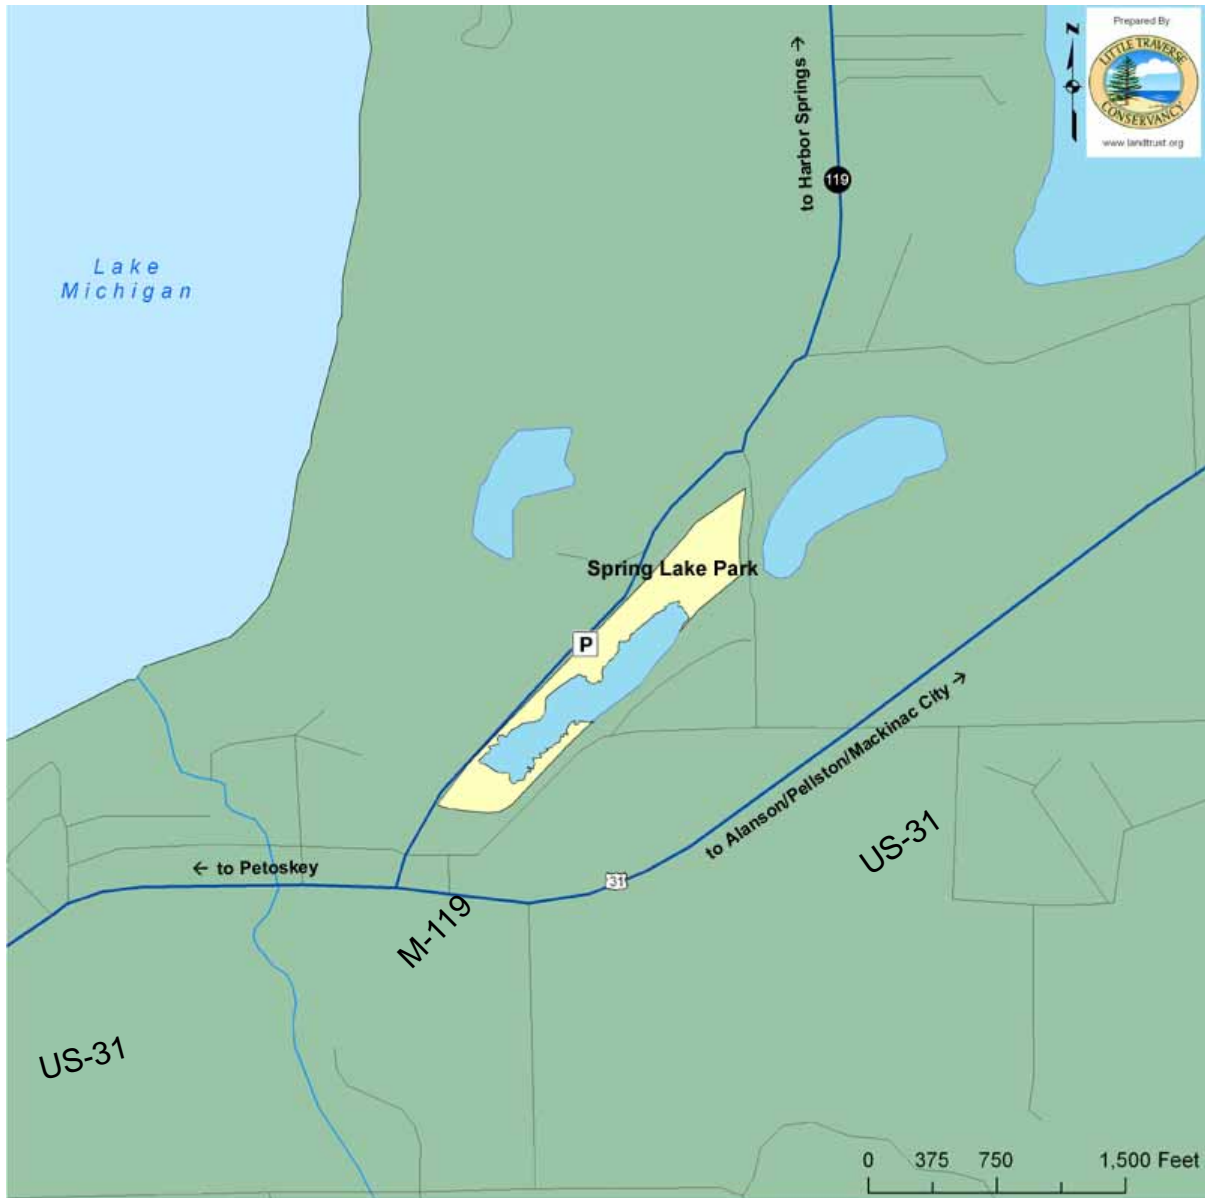

Printing instructions:

Once this map has opened in Adobe Acrobat, print it directly from that program (not from your web browser).

Directions to Spring Lake Park:

From US-31 in Petoskey, take M-119 north less than ½ mile. The park is on the right.