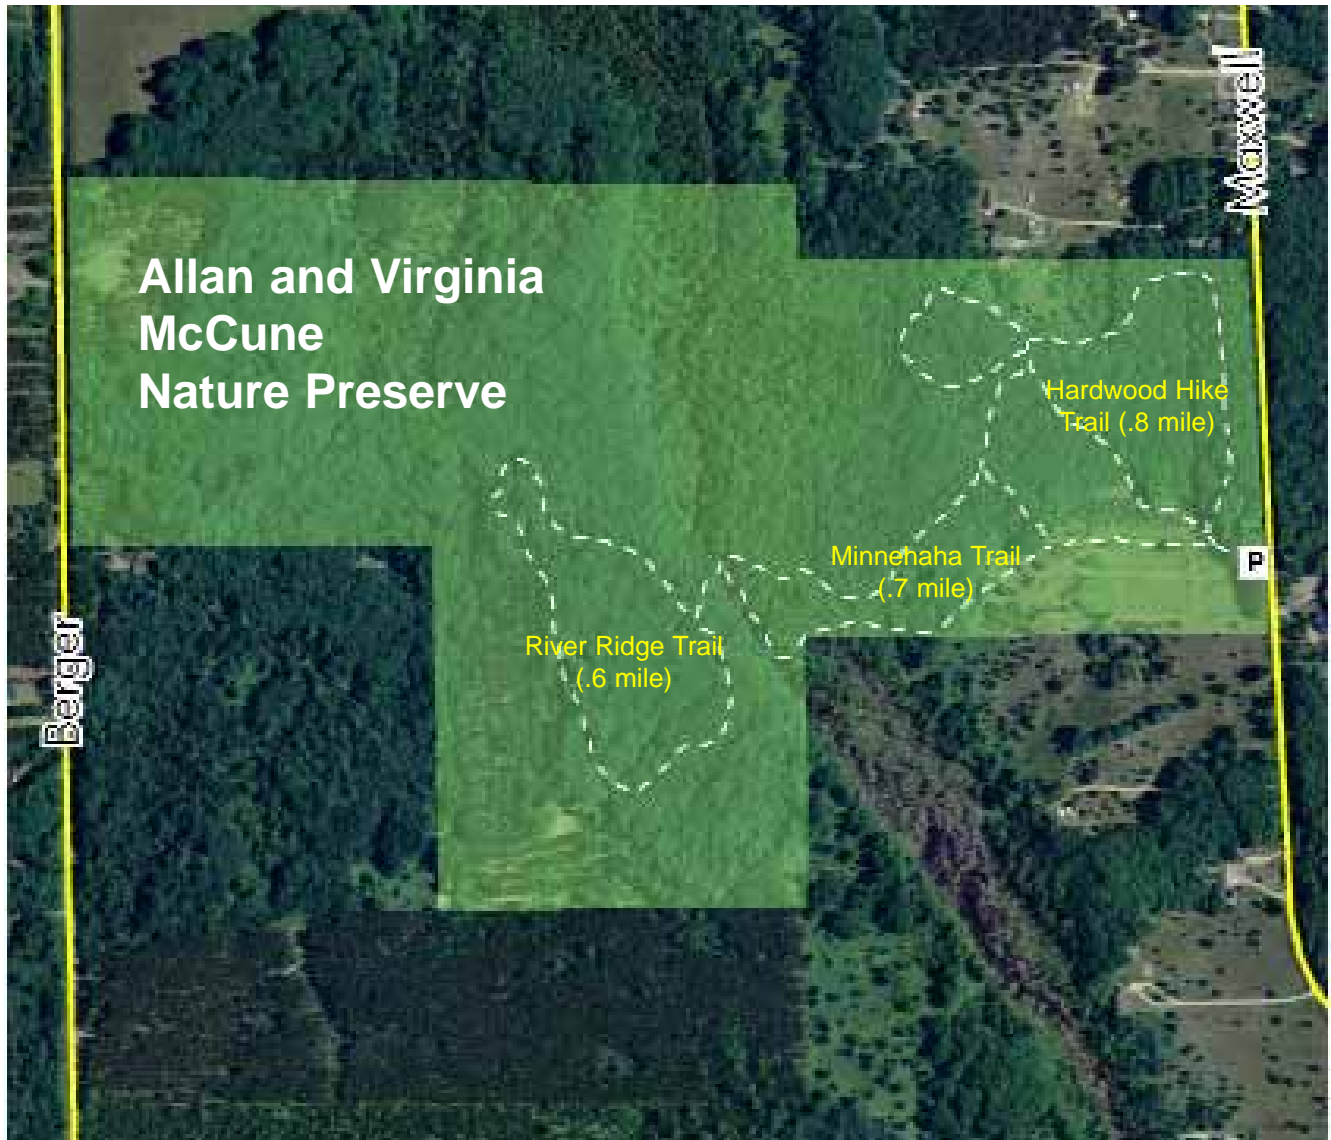

Printing instructions:

Once this map has opened in Adobe Acrobat, print it directly from that program (not from your web browser).

Directions to the McCune Preserve:

From Petoskey, take Mitchell Road east to Maxwell Road. (7 Miles) Turn right and go approximately $\frac{3}{4}$ mile to the sign on the right side of the road.